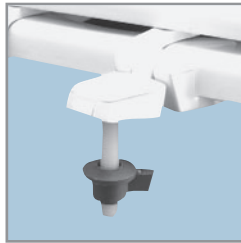

MARINE MOLDED WOOD TOILET SEAT

MODEL #

COLOR #

TC50TTA

DESCRIPTION:

Closed front with cover, marine bowl, molded wood, multi-coat enamel finish toilet seat. Features two color-matched bumpers, color-matched Top-Tite® hinges with non-corrosive, top-tightening Hex-Tite™ bolts and wing nuts.

SPECIFICATIONS:

Size:	Marine
Material:	Molded Wood
Style:	Closed Front with Cover
Bumpers:	Two
Hinges:	Plastic Top-Tite®
Fastening System:	Non-Corrosive Hex-Tite™ Bolts and Wing Nuts

FEATURES:

Top-Tite® Hinges

Non-Corrosive Hex-Tite™ Bolts and Wing Nuts

TOP-TITE® HINGES

NON-CORROSIVE BOLTS
AND WING NUTS

DIMENSIONS: