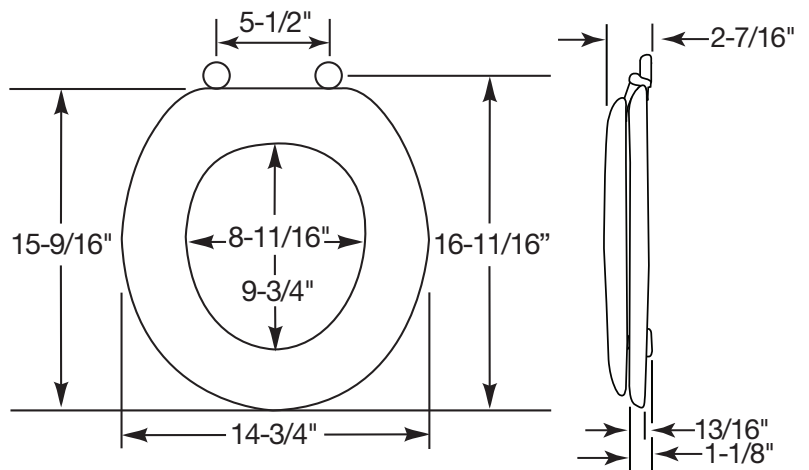

RESIDENTIAL MOLDED WOOD TOILET SEAT

MODEL #

COLOR #

960PCH

DESCRIPTION:

Closed front with cover, round, molded wood, multi-coat enamel finish toilet seat. Features two color-matched bumpers, bar style hinge with Chrome or White hinge caps for a retro look, non-corrosive Hex-Tite™ bolts and wing nuts.

SPECIFICATIONS:

Size:	Round
Material:	Molded Wood
Style:	Closed Front with Cover
Bumpers:	Two
Hinge:	Chrome Bar
Fastening System:	Non-Corrosive Hex-Tite™ Bolts and Wing Nuts

FEATURES:

- Retro Look, Chrome Bar Hinge with Chrome or White Caps
- Non-Corrosive Hex-Tite™ Bolts and Wing Nuts

DIMENSIONS:

CHROME HINGE CAPS

WHITE HINGE CAPS