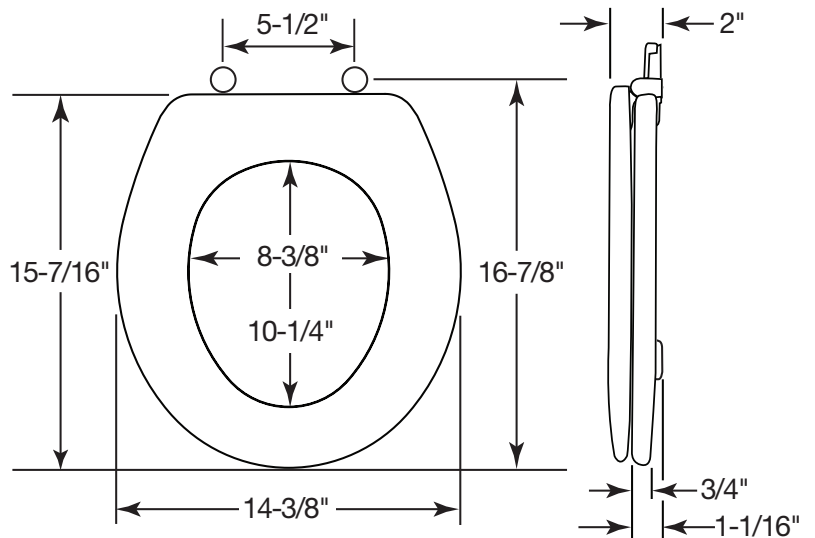

RESIDENTIAL MOLDED WOOD TOILET SEAT

MODEL #

COLOR #

500EC

DESCRIPTION:

Closed front with cover, round, molded wood, multi-coat enamel finish toilet seat. Features two color-matched bumpers, color-matched Easy•Clean & Change™ hinges with non-corrosive, top-tightening bolts and wing nuts.

SPECIFICATIONS:

Size:	Round
Material:	Molded Wood
Style:	Closed Front with Cover
Bumpers:	Two
Hinges:	Plastic Easy•Clean & Change™
Fastening System:	Non-Corrosive Bolts and Wing Nuts

FEATURES:

- Easy•Clean & Change™
- Non-Corrosive Bolts and Wing Nuts

DIMENSIONS:

PLASTIC EASY•CLEAN & CHANGE™ HINGES

TWIST HINGES TO UNLOCK

EASY REMOVAL OF SEAT FOR THOROUGH CLEANING

NON-CORROSIVE BOLTS AND WING NUTS