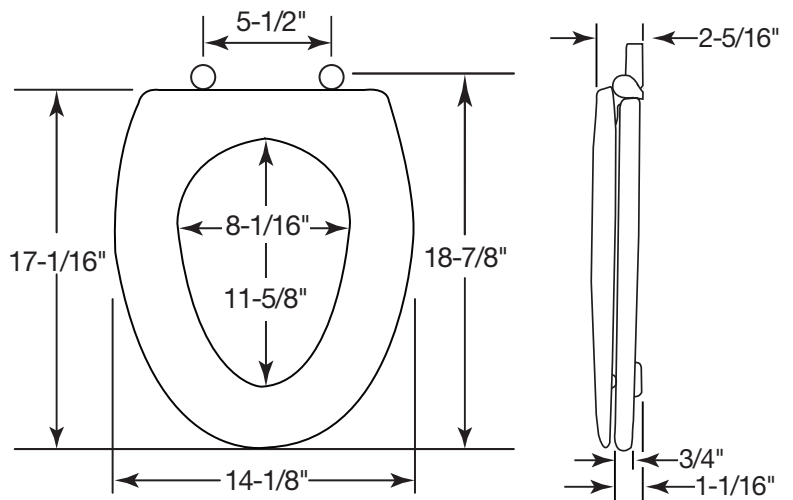

RESIDENTIAL MOLDED WOOD TOILET SEAT

MODEL #

COLOR #

1600E2

DESCRIPTION:

Closed front with cover, elongated, molded wood, multi-coat enamel finish toilet seat. Features two color-matched bumpers, color-matched Whisper•Close® with Easy•Clean & Change™ hinges with non-corrosive, top-tightening bolts and wing nuts.

SPECIFICATIONS:

Size:	Elongated
Material:	Molded Wood
Style:	Closed Front with Cover
Bumpers:	Two
Hinges:	Plastic Whisper•Close® with Easy•Clean & Change™
Fastening System:	Non-Corrosive Bolts and Wing Nuts

FEATURES:

- Whisper•Close®
- Easy•Clean & Change™
- Non-Corrosive Bolts and Wing Nuts

DIMENSIONS:

PLASTIC WHISPER•CLOSE® WITH EASY•CLEAN & CHANGE™ HINGES