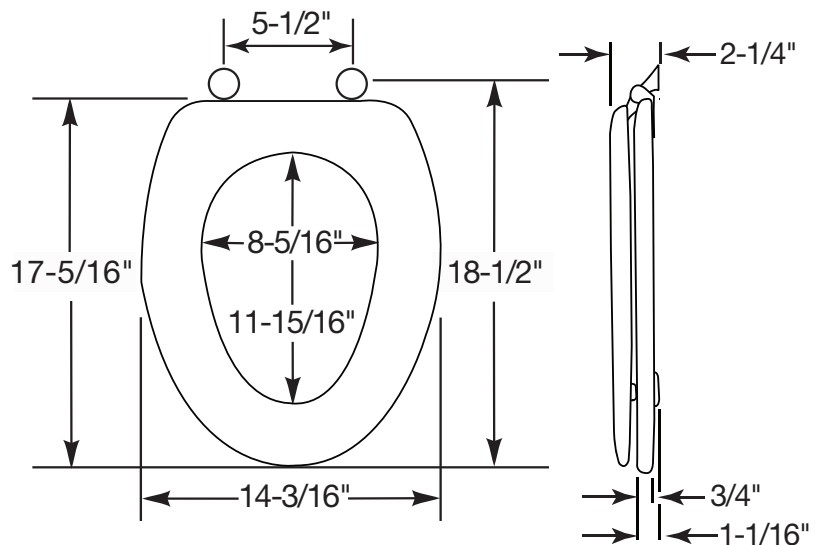

DIMENSIONS:

Proudly Made in the USA

Bemis Manufacturing Co., Sheboygan Falls, WI 53085
www.BemisSeats.com

Phone: 920-467-4621 | 800-558-7651 Fax: 920-467-8573